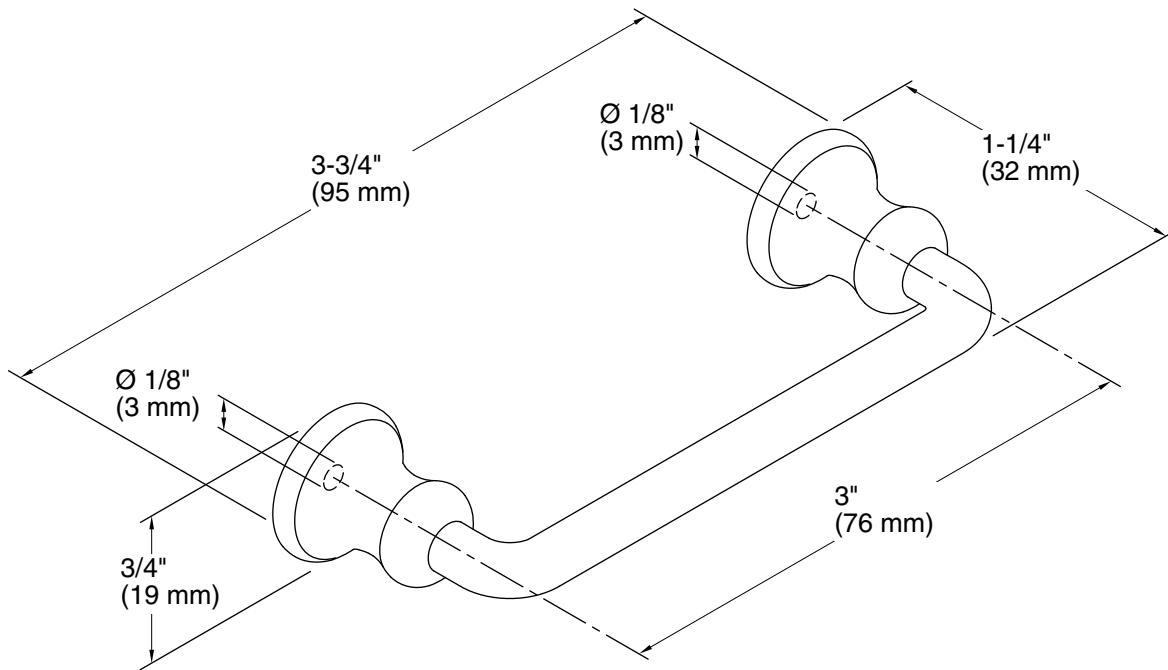

Color	Code	Description
NA	HF1	Chrome
	HF2	Brushed
	HF3	Black

Technical Information

All product dimensions are nominal.

Material: Metal